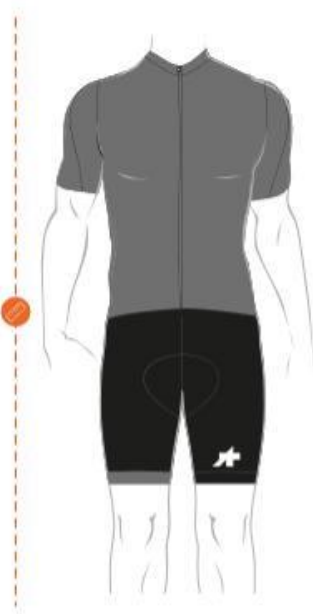

	Size
0	x s - s
I	m
II	l - xl
III	Xlg - tir

Men's Jerseys/Jackets/Shells/Vests

Our upper-body layers are engineered with a slim fit, tailored specifically for your body's position on the bike. We recommend sizing up one full size for a more relaxed fit.

Chest

Measure around the fullest part of your chest.

	cm	inches
xs	88-91	34.6-35.8
s	92-95	35.9-37.4
m	96-100	37.5-39.4
l	101-106	39.5-41.7
xl	107-113	41.8-44.5
xlg	114-121	44.6-47.6
tir	122-129	47.7-50.8

Height

Then factor in your height.

	cm	inches
xs	155-170	61.2-66.9
s	165-178	65-70
m	173-188	68.1-74
l	178-190	70-74.8
xl	181-195	71.3-76.7
xlg	185+++	72.8+++
tir	185+++	72.8+++

Waist

As a third reference point, measure around the fullest part of your waist.